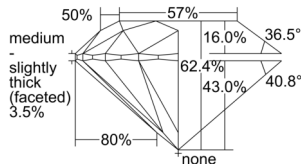

GIA®

FACSIMILE

GIA REPORT 7503144807

Verify this report at GIA.edu

GIA NATURAL DIAMOND DOSSIER®

August 07, 2024
GIA Report Number 7503144807
Shape and Cutting Style ..... Round Brilliant
Measurements ..... 5.11 - 5.13 x 3.19 mm

GRADING RESULTS

Carat Weight ..... 0.51 carat
Color Grade ..... D
Clarity Grade VVS1
Cut Grade ..... Excellent

ADDITIONAL GRADING INFORMATION

Polish ..... Excellent
Symmetry ..... Excellent
Fluorescence ..... Medium Blue
Clarity Characteristics ..... Pinpoint, Feather
Inscription(s): GIA 7503144807

PROPORTIONS

Profile to actual proportions

GRADING SCALES

GIA COLOR SCALE	GIA CLARITY SCALE	GIA CUT SCALE	
D	FLAWLESS	EXCELLENT	
E	INTERNALLY FLAWLESS		
F		VVS₁	VERY GOOD
G	VVS₂		
H	VS₁	GOOD	
I	VS₂		
J	SI₁	FAIR	
K	SI₂		
L	I₁	POOR	
M			
N			
O	I₂		
P			
Q			
R	I₃		
S			
T			
U			
V			
W			
X			
Y			
Z