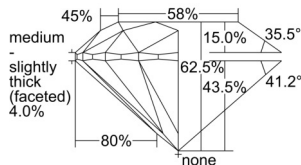

GIA®

FACSIMILE

GIA REPORT 7503153467

Verify this report at GIA.edu

GIA NATURAL DIAMOND DOSSIER®

September 06, 2024
GIA Report Number 7503153467
Shape and Cutting Style ..... Round Brilliant
Measurements ..... 5.81 - 5.83 x 3.64 mm

GRADING RESULTS

Carat Weight ..... 0.76 carat
Color Grade ..... F
Clarity Grade VS2
Cut Grade ..... Excellent

ADDITIONAL GRADING INFORMATION

Polish ..... Excellent
Symmetry ..... Excellent
Fluorescence ..... Faint
Clarity Characteristics..... Crystal, Cloud, Feather
Inspection(s): GIA 7503153467

PROPORTIONS

Profile to actual proportions

GRADING SCALES

GIA COLOR SCALE	GIA CLARITY SCALE	GIA CUT SCALE	
D	FLAWLESS	EXCELLENT	
E	INTERNALLY FLAWLESS		
F		VVS₁	VERY GOOD
G	VVS₂		
H	VS₁	GOOD	
I	VS₂		
J	SI₁	FAIR	
K	SI₂		
L	I₁	POOR	
M	I₂		
N	I₃		
O			
P			
Q			
R			
S			
T			
U			
V			
W			
X			
Y			
Z