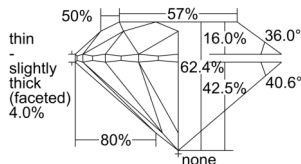

GIA®

FACSIMILE

GIA REPORT 7503158666

Verify this report at GIA.edu

GIA NATURAL DIAMOND DOSSIER®

August 12, 2024
GIA Report Number 7503158666
Shape and Cutting Style ..... Round Brilliant
Measurements ..... 4.90 - 4.93 x 3.07 mm

GRADING RESULTS

Carat Weight ..... 0.46 carat
Color Grade ..... H
Clarity Grade S11
Cut Grade ..... Excellent

ADDITIONAL GRADING INFORMATION

Polish ..... Excellent
Symmetry ..... Excellent
Fluorescence ..... None
Clarity Characteristics ..... Cloud
Inscription(s): GIA 7503158666

PROPORTIONS

Profile to actual proportions

GRADING SCALES

GIA COLOR SCALE	GIA CLARITY SCALE	GIA CUT SCALE	
D	FLAWLESS	EXCELLENT	
E	INTERNALLY FLAWLESS		
F		VVS₁	VERY GOOD
G	VVS₂		
H	VS₁	GOOD	
I	VS₂		
J	S1₁	FAIR	
K	S1₂		
L	I₁	POOR	
M	I₂		
N	I₃		
O			
P			
Q			
R			
S			
T			
U			
V			
W			
X			
Y			
Z