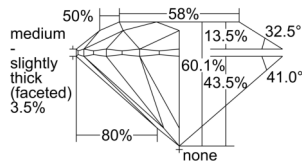

GIA®

FACSIMILE

GIA REPORT

7503165312

Verify this report at GIA.edu

GIA NATURAL DIAMOND DOSSIER®

August 12, 2024
GIA Report Number 7503165312
Shape and Cutting Style ..... Round Brilliant
Measurements ..... 5.16 - 5.19 x 3.11 mm

GRADING RESULTS

Carat Weight ..... 0.50 carat
Color Grade ..... E
Clarity Grade VS1
Cut Grade ..... Excellent

ADDITIONAL GRADING INFORMATION

Polish ..... Excellent
Symmetry ..... Excellent
Fluorescence ..... None
Clarity Characteristics..... Cloud, Feather, Needle
Inspection(s): GIA 7503165312

PROPORTIONS

Profile to actual proportions

GRADING SCALES

GIA COLOR SCALE	GIA CLARITY SCALE	GIA CUT SCALE	
D	FLAWLESS	EXCELLENT	
E	INTERNALLY FLAWLESS		
F		VVS₁	VERY GOOD
G	VVS₂		
H	VS₁	GOOD	
I	VS₂		
J	SI₁	FAIR	
K	SI₂		
L	I₁	POOR	
M	I₂		
N	I₃		
O			
P			
Q			
R			
S			
T			
U			
V			
W			
X			
Y			
Z