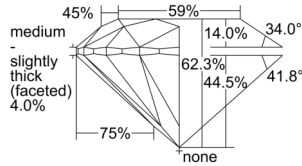

GIA®

FACSIMILE

GIA REPORT 7503169666

Verify this report at GIA.edu

GIA NATURAL DIAMOND DOSSIER®

August 12, 2024
GIA Report Number 7503169666
Shape and Cutting Style ..... Round Brilliant
Measurements ..... 4.56 - 4.58 x 2.85 mm

GRADING RESULTS

Carat Weight ..... 0.36 carat
Color Grade ..... F
Clarity Grade S11
Cut Grade ..... Excellent

ADDITIONAL GRADING INFORMATION

Polish ..... Excellent
Symmetry ..... Excellent
Fluorescence ..... None
Clarity Characteristics..... Feather, Crystal, Cavity
Inscription(s): GIA 7503169666

PROPORTIONS

Profile to actual proportions