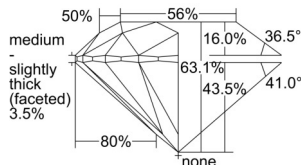

GIA®

FACSIMILE

GIA REPORT 7503173405

Verify this report at GIA.edu

GIA NATURAL DIAMOND DOSSIER®

August 12, 2024
GIA Report Number 7503173405
Shape and Cutting Style ..... Round Brilliant
Measurements ..... 4.41 - 4.44 x 2.79 mm

GRADING RESULTS

Carat Weight ..... 0.33 carat
Color Grade ..... H
Clarity Grade VS1
Cut Grade ..... Excellent

ADDITIONAL GRADING INFORMATION

Polish ..... Excellent
Symmetry ..... Excellent
Fluorescence ..... Faint
Clarity Characteristics..... Crystal, Pinpoint, Needle
Inscription(s): GIA 7503173405

PROPORTIONS

Profile to actual proportions

GRADING SCALES

GIA COLOR SCALE	GIA CLARITY SCALE	GIA CUT SCALE
D	FLAWLESS	EXCELLENT
E	FLAWLESS	
F	INTERNALLY FLAWLESS	VERY GOOD
G	FLAWLESS	
H	VVS₁	GOOD
I	VVS₂	
J	VS₁	FAIR
K	VS₂	
L	SI₁	POOR
M	SI₂	
N	I₁	
O	I₂	
P	I₃	
Q		
R		
S		
T		
U		
V		
W		
X		
Y		
Z