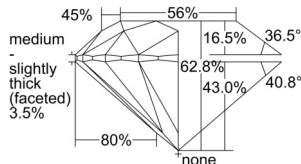

GIA®

FACSIMILE

GIA REPORT 7503174211

Verify this report at GIA.edu

GIA NATURAL DIAMOND DOSSIER®

August 12, 2024
GIA Report Number 7503174211
Shape and Cutting Style ..... Round Brilliant
Measurements ..... 5.24 - 5.27 x 3.30 mm

GRADING RESULTS

Carat Weight ..... 0.56 carat
Color Grade ..... G
Clarity Grade VS2
Cut Grade ..... Excellent

ADDITIONAL GRADING INFORMATION

Polish ..... Excellent
Symmetry ..... Excellent
Fluorescence ..... None
Clarity Characteristics ..... Feather
Inscription(s): GIA 7503174211

PROPORTIONS

Profile to actual proportions