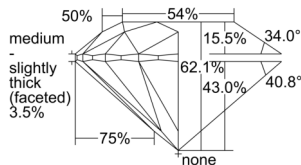

GIA®

FACSIMILE

GIA REPORT 7503174226

Verify this report at GIA.edu

GIA NATURAL DIAMOND DOSSIER®

August 12, 2024
GIA Report Number 7503174226
Shape and Cutting Style ..... Round Brilliant
Measurements ..... 4.36 - 4.38 x 2.72 mm

GRADING RESULTS

Carat Weight ..... 0.31 carat
Color Grade ..... E
Clarity Grade SI2
Cut Grade ..... Excellent

ADDITIONAL GRADING INFORMATION

Polish ..... Excellent
Symmetry ..... Excellent
Fluorescence ..... None
Clarity Characteristics ..... Cloud
Inscription(s): GIA 7503174226

PROPORTIONS

Profile to actual proportions

GRADING SCALES

GIA COLOR SCALE	GIA CLARITY SCALE	GIA CUT SCALE	
D	FLAWLESS	EXCELLENT	
E	INTERNALLY FLAWLESS		
F		VVS₁	VERY GOOD
G	VVS₂		
H	VS₁	GOOD	
I	VS₂		
J	SI₁	FAIR	
K	SI₂		
L	I₁	POOR	
M	I₂		
N	I₃		
O			
P			
Q			
R			
S			
T			
U			
V			
W			
X			
Y			
Z