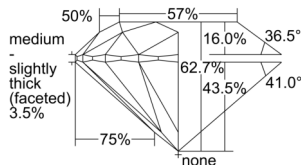

GIA®

FACSIMILE

GIA REPORT 7503176746

Verify this report at GIA.edu

GIA NATURAL DIAMOND DOSSIER®

August 12, 2024
GIA Report Number 7503176746
Shape and Cutting Style ..... Round Brilliant
Measurements ..... 6.12 - 6.16 x 3.85 mm

GRADING RESULTS

Carat Weight ..... 0.90 carat
Color Grade ..... G
Clarity Grade VVS1
Cut Grade ..... Excellent

ADDITIONAL GRADING INFORMATION

Polish ..... Excellent
Symmetry ..... Excellent
Fluorescence ..... None
Clarity Characteristics ..... Pinpoint, Cloud, Feather
Inscription(s): GIA 7503176746

PROPORTIONS

Profile to actual proportions

GRADING SCALES

GIA COLOR SCALE	GIA CLARITY SCALE	GIA CUT SCALE	
D	FLAWLESS	EXCELLENT	
E	INTERNALLY FLAWLESS		
F		VVS₁	VERY GOOD
G	VVS₂		
H	VS₁	GOOD	
I	VS₂		
J	SI₁	FAIR	
K	SI₂		
L	I₁	POOR	
M			
N			
O	I₂		
P			
Q			
R	I₃		
S			
T			
U			
V			
W			
X			
Y			
Z