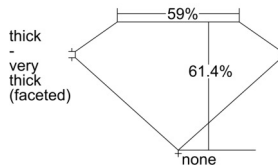

GIA®

FACSIMILE

GIA REPORT 7503177633

Verify this report at GIA.edu

GIA NATURAL DIAMOND DOSSIER®

August 14, 2024
GIA Report Number 7503177633
Shape and Cutting Style ..... Marquise Brilliant
Measurements ..... 9.67 x 5.09 x 3.13 mm

GRADING RESULTS

Carat Weight ..... 0.90 carat
Color Grade I
Clarity Grade VS2

ADDITIONAL GRADING INFORMATION

Polish ..... Excellent
Symmetry ..... Excellent
Fluorescence ..... None
Clarity Characteristics ..... Feather
Inscription(s): GIA 7503177633

PROPORTIONS

Profile not to actual proportions

GRADING SCALES

GIA COLOR SCALE		GIA CLARITY SCALE			
COLORLESS	D	VERY VERY SLIGHTLY INCLUDED	FLAWLESS		
	E		INTERNALLY FLAWLESS		
	F		VVS₁		
	NEAR COLORLESS	G	VERY SLIGHTLY INCLUDED	VVS₂	
		H		VS₁	
		FANT	I	SLIGHTLY INCLUDED	VS₂
			J		SI₁
	LIGHT	K	INCLUDED	SI₂	
		L		I₁	
		M		I₂	
VERY LIGHT		N	INCLUDED	I₃	
		O			
P					
Q					
R					
S					
T					
U					
V					
W					
X					
Y					
Z