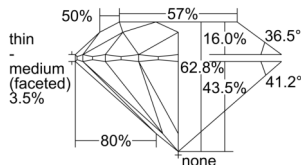

GIA®

FACSIMILE

GIA REPORT 7503196238

Verify this report at GIA.edu

GIA NATURAL DIAMOND DOSSIER®

August 19, 2024
GIA Report Number 7503196238
Shape and Cutting Style ..... Round Brilliant
Measurements ..... 4.93 - 4.95 x 3.10 mm

GRADING RESULTS

Carat Weight ..... 0.46 carat
Color Grade ..... G
Clarity Grade S11
Cut Grade ..... Excellent

ADDITIONAL GRADING INFORMATION

Polish ..... Excellent
Symmetry ..... Excellent
Fluorescence ..... None
Clarity Characteristics ..... Cloud
Inscription(s): GIA 7503196238

PROPORTIONS

GRADING SCALES

GIA COLOR SCALE	GIA CLARITY SCALE	GIA CUT SCALE	
D	FLAWLESS	EXCELLENT	
E	INTERNALLY FLAWLESS		
F		VVS₁	VERY GOOD
G	VVS₂		
H	VS₁	GOOD	
I	VS₂		
J	S1₁	FAIR	
K	S1₂		
L	I₁	POOR	
M	I₂		
N	I₃		
O			
P			
Q			
R			
S			
T			
U			
V			
W			
X			
Y			
Z