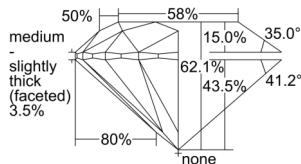

GIA®

FACSIMILE

GIA REPORT 7503206516

Verify this report at GIA.edu

GIA NATURAL DIAMOND DOSSIER®

August 16, 2024
GIA Report Number 7503206516
Shape and Cutting Style ..... Round Brilliant
Measurements ..... 5.39 - 5.41 x 3.35 mm

GRADING RESULTS

Carat Weight ..... 0.60 carat
Color Grade ..... J
Clarity Grade VVS1
Cut Grade ..... Excellent

ADDITIONAL GRADING INFORMATION

Polish ..... Excellent
Symmetry ..... Excellent
Fluorescence ..... None
Clarity Characteristics ..... Pinpoint
Inscription(s): GIA 7503206516

PROPORTIONS

Profile to actual proportions

GRADING SCALES

GIA COLOR SCALE	GIA CLARITY SCALE	GIA CUT SCALE	
D	FLAWLESS	EXCELLENT	
E	INTERNALLY FLAWLESS		
F		VVS₁	VERY GOOD
G	VVS₂		
H	VS₁	GOOD	
I	VS₂		
J	SI₁	FAIR	
K	SI₂		
L	I₁	POOR	
M	I₂		
N	I₃		
O			
P			
Q			
R			
S			
T			
U			
V			
W			
X			
Y			
Z