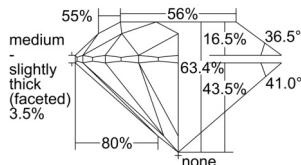

GIA®

FACSIMILE

GIA REPORT 7503220829

Verify this report at GIA.edu

GIA NATURAL DIAMOND DOSSIER®

August 20, 2024
GIA Report Number 7503220829
Shape and Cutting Style ..... Round Brilliant
Measurements ..... 5.61 - 5.66 x 3.57 mm

GRADING RESULTS

Carat Weight ..... 0.70 carat
Color Grade ..... H
Clarity Grade VVS1
Cut Grade ..... Excellent

ADDITIONAL GRADING INFORMATION

Polish ..... Excellent
Symmetry ..... Excellent
Fluorescence ..... None
Clarity Characteristics ..... Pinpoint, Feather
Inscription(s): GIA 7503220829

PROPORTIONS

Profile to actual proportions

GRADING SCALES

GIA COLOR SCALE	GIA CLARITY SCALE	GIA CUT SCALE	
D	FLAWLESS	EXCELLENT	
E	INTERNALLY FLAWLESS		
F		VVS₁	VERY GOOD
G	VVS₂		
H	VS₁	GOOD	
I	VS₂		
J	SI₁	FAIR	
K	SI₂		
L	I₁	POOR	
M			
N			
O	I₂		
P			
Q			
R	I₃		
S			
T			
U			
V			
W			
X			
Y			
Z