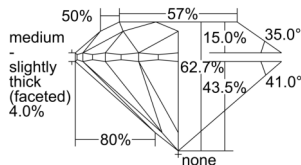

GIA®

FACSIMILE

GIA REPORT 7503233740

Verify this report at GIA.edu

GIA NATURAL DIAMOND DOSSIER®

August 21, 2024
GIA Report Number 7503233740
Shape and Cutting Style ..... Round Brilliant
Measurements ..... 4.68 - 4.72 x 2.94 mm

GRADING RESULTS

Carat Weight ..... 0.40 carat
Color Grade ..... E
Clarity Grade VS1
Cut Grade ..... Excellent

ADDITIONAL GRADING INFORMATION

Polish ..... Excellent
Symmetry ..... Excellent
Fluorescence ..... Faint
Clarity Characteristics ..... Cloud, Pinpoint
Inscription(s): GIA 7503233740

PROPORTIONS

Profile to actual proportions

GRADING SCALES

GIA COLOR SCALE	GIA CLARITY SCALE	GIA CUT SCALE
D	FLAWLESS	EXCELLENT
E	FLAWLESS	
F	INTERNALLY FLAWLESS	VERY GOOD
G	FLAWLESS	
H	VVS₁	GOOD
I	VVS₂	
J	VS₁	FAIR
K	VS₂	
L	SI₁	POOR
M	SI₂	
N	I₁	
O	I₂	
P	I₃	
Q		
R		
S		
T		
U		
V		
W		
X		
Y		
Z