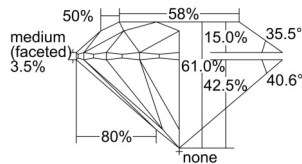

GIA®

FACSIMILE

GIA REPORT

7503236285

Verify this report at GIA.edu

GIA NATURAL DIAMOND DOSSIER®

August 21, 2024
GIA Report Number 7503236285
Shape and Cutting Style ..... Round Brilliant
Measurements ..... 5.29 - 5.33 x 3.24 mm

GRADING RESULTS

Carat Weight ..... 0.56 carat
Color Grade ..... D
Clarity Grade VS1
Cut Grade ..... Excellent

ADDITIONAL GRADING INFORMATION

Polish ..... Excellent
Symmetry ..... Excellent
Fluorescence ..... Medium Blue
Clarity Characteristics..... Twinning Wisp
Inscription(s): GIA 7503236285

PROPORTIONS

Profile to actual proportions

GRADING SCALES

GIA
COLOR
SCALE

COLORESS	D
	E
	F
	G
	H
	I
	J
NEAR COLORESS	K
	L
FANIT	M
	N
	O
	P
VERY LIGHT	Q
	R
	S
	T
	U
	V
LIGHT	W
	X
	Y
	Z

GIA
CLARITY
SCALE

	FLAWLESS
	INTERNALLY FLAWLESS
VERY VERY SLIGHTLY INCLUDED	VVS₁
	VVS₂
VERY SLIGHTLY INCLUDED	VS₁
	VS₂
SLIGHTLY INCLUDED	SI₁
	SI₂
INCLUDED	I₁
	I₂
	I₃

GIA
CUT
SCALE

	EXCELLENT
	VERY GOOD
	GOOD
	FAIR
	POOR