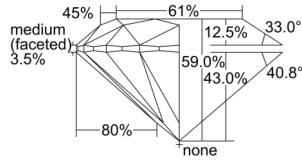

GIA®

FACSIMILE

GIA REPORT 7503245877

Verify this report at GIA.edu

GIA NATURAL DIAMOND DOSSIER®

August 22, 2024
GIA Report Number 7503245877
Shape and Cutting Style ..... Round Brilliant
Measurements ..... 4.39 - 4.41 x 2.60 mm

GRADING RESULTS

Carat Weight ..... 0.30 carat
Color Grade ..... E
Clarity Grade VS1
Cut Grade ..... Excellent

ADDITIONAL GRADING INFORMATION

Polish ..... Excellent
Symmetry ..... Excellent
Fluorescence ..... None
Clarity Characteristics..... Cloud, Feather
Inscription(s): GIA 7503245877

PROPORTIONS

Profile to actual proportions

GRADING SCALES

GIA COLOR SCALE	GIA CLARITY SCALE	GIA CUT SCALE	
D	FLAWLESS	EXCELLENT	
E	INTERNALLY FLAWLESS		
F		VVS₁	VERY GOOD
G	VVS₂		
H	VS₁	GOOD	
I	VS₂		
J	SI₁	FAIR	
K	SI₂		
L	I₁	POOR	
M	I₂		
N	I₃		
O			
P			
Q			
R			
S			
T			
U			
V			
W			
X			
Y			
Z