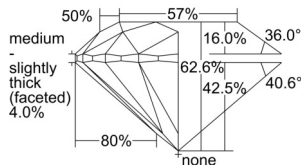

GIA®

FACSIMILE

GIA REPORT 7503249533

Verify this report at GIA.edu

GIA NATURAL DIAMOND DOSSIER®

August 22, 2024
GIA Report Number 7503249533
Shape and Cutting Style ..... Round Brilliant
Measurements ..... 5.27 - 5.31 x 3.31 mm

GRADING RESULTS

Carat Weight ..... 0.58 carat
Color Grade ..... G
Clarity Grade VVS1
Cut Grade ..... Excellent

ADDITIONAL GRADING INFORMATION

Polish ..... Excellent
Symmetry ..... Excellent
Fluorescence ..... None
Clarity Characteristics ..... Pinpoint, Cloud
Inscription(s): GIA 7503249533

PROPORTIONS

Profile to actual proportions

GRADING SCALES

GIA COLOR SCALE	GIA CLARITY SCALE	GIA CUT SCALE	
D	FLAWLESS	EXCELLENT	
E	INTERNALLY FLAWLESS		
F		VVS₁	VERY GOOD
G	VVS₂		
H	VS₁	GOOD	
I	VS₂		
J	SI₁	FAIR	
K	SI₂		
L	I₁	POOR	
M			
N			
O	I₂		
P			
Q			
R	I₃		
S			
T			
U			
V			
W			
X			
Y			
Z