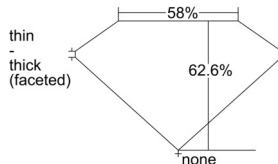

GIA®

FACSIMILE

GIA REPORT 7503257768

Verify this report at GIA.edu

GIA NATURAL DIAMOND DOSSIER®

August 22, 2024
GIA Report Number 7503257768
Shape and Cutting Style ..... Marquise Brilliant
Measurements ..... 7.73 x 4.11 x 2.58 mm

GRADING RESULTS

Carat Weight ..... 0.50 carat
Color Grade ..... F
Clarity Grade SI1

ADDITIONAL GRADING INFORMATION

Polish ..... Excellent
Symmetry ..... Excellent
Fluorescence ..... None
Clarity Characteristics..... Crystal, Cloud, Feather
Inscription(s): GIA 7503257768

PROPORTIONS

Profile not to actual proportions

GRADING SCALES

GIA COLOR SCALE		GIA CLARITY SCALE			
COLORLESS	D	VERY VERY SLIGHTLY INCLUDED	FLAWLESS		
	E		INTERNALLY FLAWLESS		
	F	VERY SLIGHTLY INCLUDED	VVS₁		
	G		VVS₂		
	H		VS₁		
	NEAR COLORLESS	I	SLIGHTLY INCLUDED	VS₂	
		J		SI₁	
		FAINT	K	INCLUDED	SI₂
			L		I₁
			M		I₂
VERT LIGHT	N	LIGHT	I₃		
	O				
	P				
	Q				
	R