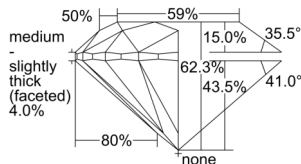

GIA®

FACSIMILE

GIA REPORT 7503258690

Verify this report at GIA.edu

GIA NATURAL DIAMOND DOSSIER®

August 27, 2024
GIA Report Number 7503258690
Shape and Cutting Style ..... Round Brilliant
Measurements ..... 6.29 - 6.33 x 3.93 mm

GRADING RESULTS

Carat Weight ..... 0.97 carat
Color Grade I
Clarity Grade VS1
Cut Grade ..... Excellent

ADDITIONAL GRADING INFORMATION

Polish ..... Excellent
Symmetry ..... Excellent
Fluorescence ..... None
Clarity Characteristics ..... Cloud, Pinpoint
Inscription(s): GIA 7503258690

PROPORTIONS

Profile to actual proportions

GRADING SCALES

GIA COLOR SCALE	GIA CLARITY SCALE	GIA CUT SCALE	
D	FLAWLESS	EXCELLENT	
E	INTERNALLY FLAWLESS		
F		VVS₁	VERY GOOD
G	VVS₂		
H	VS₁	GOOD	
I	VS₂		
J	SI₁	FAIR	
K	SI₂		
L	I₁	POOR	
M	I₂		
N	I₃		
O			
P			
Q			
R			
S			
T			
U			
V			
W			
X			
Y			
Z