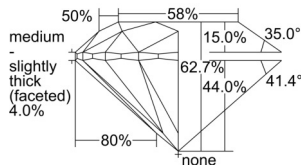

GIA®

FACSIMILE

GIA REPORT 7503263342

Verify this report at GIA.edu

GIA NATURAL DIAMOND DOSSIER®

August 28, 2024
GIA Report Number 7503263342
Shape and Cutting Style ..... Round Brilliant
Measurements ..... 5.26 - 5.29 x 3.31 mm

GRADING RESULTS

Carat Weight ..... 0.56 carat
Color Grade ..... J
Clarity Grade VVS1
Cut Grade ..... Excellent

ADDITIONAL GRADING INFORMATION

Polish ..... Excellent
Symmetry ..... Excellent
Fluorescence ..... Strong Blue
Clarity Characteristics ..... Cloud, Pinpoint, Feather
Inscription(s): GIA 7503263342

PROPORTIONS

Profile to actual proportions

GRADING SCALES

GIA COLOR SCALE	GIA CLARITY SCALE	GIA CUT SCALE	
D	FLAWLESS	EXCELLENT	
E	INTERNALLY FLAWLESS		
F		VVS₁	VERY GOOD
G	VVS₂		
H	VS₁	GOOD	
I	VS₂		
J	SI₁	FAIR	
K	SI₂		
L	I₁	POOR	
M			
N			
O	I₂		
P			
Q			
R	I₃		
S			
T			
U			
V			
W			
X			
Y			
Z