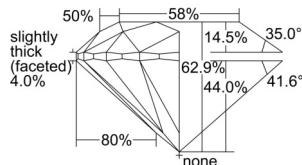

GIA®

FACSIMILE

GIA REPORT 7503267852

Verify this report at GIA.edu

GIA NATURAL DIAMOND DOSSIER®

August 28, 2024
GIA Report Number 7503267852
Shape and Cutting Style ..... Round Brilliant
Measurements ..... 4.74 - 4.76 x 2.99 mm

GRADING RESULTS

Carat Weight ..... 0.41 carat
Color Grade ..... F
Clarity Grade VS1
Cut Grade ..... Excellent

ADDITIONAL GRADING INFORMATION

Polish ..... Excellent
Symmetry ..... Excellent
Fluorescence ..... None
Clarity Characteristics ..... Feather, Pinpoint
Inscription(s): GIA 7503267852

PROPORTIONS

Profile to actual proportions

GRADING SCALES

GIA COLOR SCALE	GIA CLARITY SCALE	GIA CUT SCALE	
D	FLAWLESS	EXCELLENT	
E	INTERNALLY FLAWLESS		
F		VVS₁	VERY GOOD
G	VVS₂		
H	VS₁	GOOD	
I	VS₂		
J	SI₁	FAIR	
K	SI₂		
L	I₁	POOR	
M	I₂		
N	I₃		
O			
P			
Q			
R			
S			
T			
U			
V			
W			
X			
Y			
Z