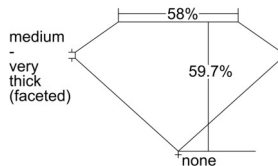

GIA®

FACSIMILE

GIA REPORT

7503271163

Verify this report at GIA.edu

GIA NATURAL DIAMOND DOSSIER®

August 26, 2024

GIA Report Number 7503271163

Shape and Cutting Style ..... Heart Brilliant

Measurements ..... 5.32 x 6.07 x 3.62 mm

GRADING RESULTS

Carat Weight ..... 0.70 carat

Color Grade ..... G

Clarity Grade VVS2

ADDITIONAL GRADING INFORMATION

Polish ..... Excellent

Symmetry ..... Excellent

Fluorescence ..... None

Clarity Characteristics..... Cloud, Feather, Pinpoint

Inscription(s): GIA 7503271163

PROPORTIONS

Profile not to actual proportions

GRADING SCALES

GIA COLOR SCALE		GIA CLARITY SCALE			
COLORLESS	D	VERY VERY SLIGHTLY INCLUDED	FLAWLESS		
	E		INTERNALLY FLAWLESS		
	F		VVS₁		
	NEAR COLORLESS	G	VERY SLIGHTLY INCLUDED	VVS₂	
		H		VS₁	
		FAINT	I	SLIGHTLY INCLUDED	VS₂
			J		SI₁
			K		SI₂
	LIGHT	L	INCLUDED	I₁	
		M		I₂	
N		NOT GRADED	I₃		
O					
P					
Q					
R					
S					
T					
U					
V					
W					
X					
Y					
Z