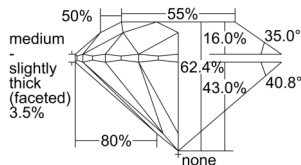

GIA®

FACSIMILE

GIA REPORT 7503278324

Verify this report at GIA.edu

GIA NATURAL DIAMOND DOSSIER®

August 26, 2024
GIA Report Number 7503278324
Shape and Cutting Style ..... Round Brilliant
Measurements ..... 4.28 - 4.31 x 2.68 mm

GRADING RESULTS

Carat Weight ..... 0.30 carat
Color Grade ..... F
Clarity Grade VS1
Cut Grade ..... Excellent

ADDITIONAL GRADING INFORMATION

Polish ..... Excellent
Symmetry ..... Excellent
Fluorescence ..... Faint
Clarity Characteristics..... Cloud, Needle, Pinpoint
Inscription(s): GIA 7503278324

PROPORTIONS

Profile to actual proportions

GRADING SCALES

GIA COLOR SCALE	GIA CLARITY SCALE	GIA CUT SCALE
COLOURLESS	FLAWLESS	EXCELLENT
D	INTERNALLY FLAWLESS	
E	VVS₁	VERY GOOD
F		
G	VVS₂	
H	VS₁	GOOD
I		
J	VS₂	
K	SI₁	FAIR
L		
M	SI₂	
N	I₁	POOR
O		
P	I₂	
Q	I₃	
R		
S		
T		
U		
V		
W		
X		
Y		
Z