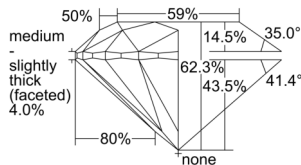

GIA®

FACSIMILE

GIA REPORT 7503280807

Verify this report at GIA.edu

GIA NATURAL DIAMOND DOSSIER®

August 28, 2024
GIA Report Number 7503280807
Shape and Cutting Style ..... Round Brilliant
Measurements ..... 4.26 - 4.29 x 2.66 mm

GRADING RESULTS

Carat Weight ..... 0.30 carat
Color Grade I
Clarity Grade VS1
Cut Grade ..... Excellent

ADDITIONAL GRADING INFORMATION

Polish ..... Excellent
Symmetry ..... Excellent
Fluorescence ..... Faint
Clarity Characteristics ..... Cloud, Crystal
Inscription(s): GIA 7503280807

PROPORTIONS

Profile to actual proportions

GRADING SCALES

GIA COLOR SCALE	GIA CLARITY SCALE	GIA CUT SCALE	
D	FLAWLESS	EXCELLENT	
E	INTERNALLY FLAWLESS		
F		VVS₁	VERY GOOD
G	VVS₂		
H	VS₁	GOOD	
I	VS₂		
J	SI₁	FAIR	
K	SI₂		
L	I₁	POOR	
M	I₂		
N	I₃		
O			
P			
Q			
R			
S			
T			
U			
V			
W			
X			
Y			
Z