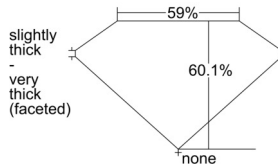

GIA®

FACSIMILE

GIA REPORT

7503284805

Verify this report at GIA.edu

GIA NATURAL DIAMOND DOSSIER®

August 27, 2024
GIA Report Number 7503284805
Shape and Cutting Style ..... Marquise Brilliant
Measurements ..... 7.72 x 4.08 x 2.45 mm

GRADING RESULTS

Carat Weight ..... 0.46 carat
Color Grade ..... F
Clarity Grade VS1

ADDITIONAL GRADING INFORMATION

Polish ..... Excellent
Symmetry ..... Very Good
Fluorescence ..... None
Clarity Characteristics..... Crystal, Feather, Needle
Inscription(s): GIA 7503284805

PROPORTIONS

Profile not to actual proportions

GRADING SCALES

GIA COLOR SCALE		GIA CLARITY SCALE	
COLORLESS	D	VERY VERY SLIGHTLY INCLUDED	FLAWLESS
	E		INTERNALLY FLAWLESS
	F		VVS₁
	G		VVS₂
	H		VS₁
	I		VS₂
	J		SI₁
	K		SI₂
	L		I₁
	M		I₂
NEAR COLORLESS	N	SLIGHTLY INCLUDED	I₃
	O		
	P		
	Q		
FAINT	R		
	S		
	T		
	U		
VERY LIGHT	V		
	W		
	X		
	Y		
LIGHT	Z