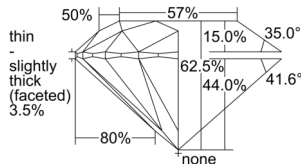

GIA®

FACSIMILE

GIA REPORT 7503290209

Verify this report at GIA.edu

GIA NATURAL DIAMOND DOSSIER®

August 27, 2024
GIA Report Number 7503290209
Shape and Cutting Style ..... Round Brilliant
Measurements ..... 4.71 - 4.73 x 2.95 mm

GRADING RESULTS

Carat Weight ..... 0.40 carat
Color Grade ..... E
Clarity Grade S11
Cut Grade ..... Excellent

ADDITIONAL GRADING INFORMATION

Polish ..... Excellent
Symmetry ..... Excellent
Fluorescence ..... None
Clarity Characteristics ..... Feather, Cloud, Crystal
Inspection(s): GIA 7503290209

PROPORTIONS

Profile to actual proportions