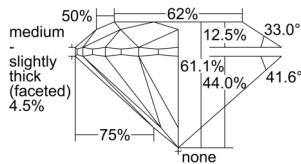

GIA®

FACSIMILE

GIA REPORT 7503293475

Verify this report at GIA.edu

GIA NATURAL DIAMOND DOSSIER®

August 28, 2024
GIA Report Number 7503293475
Shape and Cutting Style ..... Round Brilliant
Measurements ..... 6.17 - 6.22 x 3.79 mm

GRADING RESULTS

Carat Weight ..... 0.90 carat
Color Grade ..... J
Clarity Grade VS1
Cut Grade ..... Excellent

ADDITIONAL GRADING INFORMATION

Polish ..... Excellent
Symmetry ..... Excellent
Fluorescence ..... None
Clarity Characteristics..... Cloud, Crystal, Feather, Needle
Inspection(s): GIA 7503293475

PROPORTIONS

Profile to actual proportions

GRADING SCALES

GIA COLOR SCALE	GIA CLARITY SCALE	GIA CUT SCALE	
D	FLAWLESS	EXCELLENT	
E	INTERNALLY FLAWLESS		
F		VVS₁	VERY GOOD
G	VVS₂		
H	VS₁	GOOD	
I	VS₂		
J	SI₁	FAIR	
K	SI₂		
L	I₁	POOR	
M	I₂		
N	I₃		
O			
P			
Q			
R			
S			
T			
U			
V			
W			
X			
Y			
Z