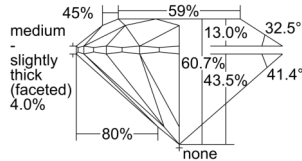

GIA®

FACSIMILE

GIA REPORT 7503299225

Verify this report at GIA.edu

GIA NATURAL DIAMOND DOSSIER®

August 29, 2024
GIA Report Number 7503299225
Shape and Cutting Style ..... Round Brilliant
Measurements ..... 4.38 - 4.40 x 2.67 mm

GRADING RESULTS

Carat Weight ..... 0.31 carat
Color Grade ..... F
Clarity Grade S11
Cut Grade ..... Excellent

ADDITIONAL GRADING INFORMATION

Polish ..... Excellent
Symmetry ..... Excellent
Fluorescence ..... None
Clarity Characteristics ..... Feather
Inscription(s): GIA 7503299225

PROPORTIONS

Profile to actual proportions

GRADING SCALES

GIA COLOR SCALE	GIA CLARITY SCALE	GIA CUT SCALE	
D	FLAWLESS	EXCELLENT	
E	INTERNALLY FLAWLESS		
F		VVS₁	VERY GOOD
G	VVS₂		
H	VS₁	GOOD	
I	VS₂		
J	S1₁	FAIR	
K	S1₂		
L	I₁	POOR	
M	I₂		
N	I₃		
O			
P			
Q			
R			
S			
T			
U			
V			
W			
X			
Y			
Z