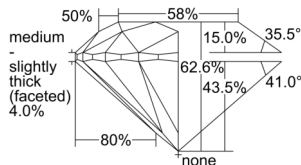

GIA®

FACSIMILE

GIA REPORT 7503301641

Verify this report at GIA.edu

GIA NATURAL DIAMOND DOSSIER®

August 28, 2024
GIA Report Number 7503301641
Shape and Cutting Style ..... Round Brilliant
Measurements ..... 4.30 - 4.32 x 2.70 mm

GRADING RESULTS

Carat Weight ..... 0.31 carat
Color Grade I
Clarity Grade VS2
Cut Grade ..... Excellent

ADDITIONAL GRADING INFORMATION

Polish ..... Excellent
Symmetry ..... Excellent
Fluorescence ..... None
Clarity Characteristics ..... Crystal
Inscription(s): GIA 7503301641

PROPORTIONS

Profile to actual proportions

GRADING SCALES

GIA COLOR SCALE	GIA CLARITY SCALE	GIA CUT SCALE
D	FLAWLESS	EXCELLENT
E	FLAWLESS	
F	INTERNALLY FLAWLESS	VERY GOOD
G	FLAWLESS	
H	VVS₁	GOOD
I	VVS₂	
J	VS₁	FAIR
K	VS₂	
L	SI₁	POOR
M	SI₂	
N	I₁	
O	I₂	
P	I₃	
Q		
R		
S		
T		
U		
V		
W		
X		
Y		
Z