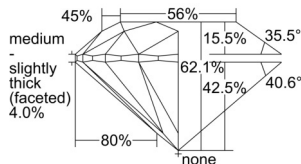

GIA®

FACSIMILE

GIA REPORT 7503302154

Verify this report at GIA.edu

GIA NATURAL DIAMOND DOSSIER®

August 29, 2024
GIA Report Number 7503302154
Shape and Cutting Style ..... Round Brilliant
Measurements ..... 5.47 - 5.50 x 3.41 mm

GRADING RESULTS

Carat Weight ..... 0.63 carat
Color Grade I
Clarity Grade S11
Cut Grade ..... Excellent

ADDITIONAL GRADING INFORMATION

Polish ..... Excellent
Symmetry ..... Excellent
Fluorescence ..... Faint
Clarity Characteristics ..... Crystal, Cloud
Inscription(s): GIA 7503302154

PROPORTIONS

Profile to actual proportions

GRADING SCALES

GIA COLOR SCALE	GIA CLARITY SCALE	GIA CUT SCALE	
D	FLAWLESS	EXCELLENT	
E	INTERNALLY FLAWLESS		
F		VVS₁	VERY GOOD
G	VVS₂		
H	VS₁	GOOD	
I	VS₂		
J	S1₁	FAIR	
K	S1₂		
L	I₁	POOR	
M	I₂		
N	I₃		
O			
P			
Q			
R			
S			
T			
U			
V			
W			
X			
Y			
Z