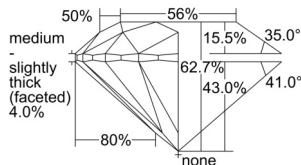

GIA®

FACSIMILE

GIA REPORT 7503304457

Verify this report at GIA.edu

GIA NATURAL DIAMOND DOSSIER®

August 28, 2024
GIA Report Number 7503304457
Shape and Cutting Style ..... Round Brilliant
Measurements ..... 4.32 - 4.34 x 2.72 mm

GRADING RESULTS

Carat Weight ..... 0.31 carat
Color Grade ..... F
Clarity Grade S11
Cut Grade ..... Excellent

ADDITIONAL GRADING INFORMATION

Polish ..... Excellent
Symmetry ..... Excellent
Fluorescence ..... None
Clarity Characteristics ..... Cloud, Crystal
Inscription(s): GIA 7503304457

PROPORTIONS

Profile to actual proportions

GRADING SCALES

GIA COLOR SCALE	GIA CLARITY SCALE	GIA CUT SCALE	
D	FLAWLESS	EXCELLENT	
E	INTERNALLY FLAWLESS		
F		VVS₁	VERY GOOD
G	VVS₂		
H	VS₁	GOOD	
I	VS₂		
J	S1₁	FAIR	
K	S1₂		
L	I₁	POOR	
M	I₂		
N	I₃		
O			
P			
Q			
R			
S			
T			
U			
V			
W			
X			
Y			
Z