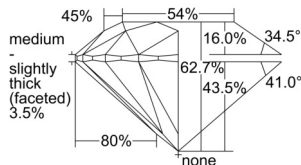

GIA®

FACSIMILE

GIA REPORT 7503307926

Verify this report at GIA.edu

GIA NATURAL DIAMOND DOSSIER®

August 30, 2024
GIA Report Number 7503307926
Shape and Cutting Style ..... Round Brilliant
Measurements ..... 5.89 - 5.92 x 3.71 mm

GRADING RESULTS

Carat Weight ..... 0.79 carat
Color Grade ..... E
Clarity Grade S11
Cut Grade ..... Excellent

ADDITIONAL GRADING INFORMATION

Polish ..... Excellent
Symmetry ..... Excellent
Fluorescence ..... Medium Blue
Clarity Characteristics ..... Crystal, Feather
Inscription(s): GIA 7503307926

PROPORTIONS

Profile to actual proportions

GRADING SCALES

GIA COLOR SCALE	GIA CLARITY SCALE	GIA CUT SCALE	
D	FLAWLESS	EXCELLENT	
E	INTERNALLY FLAWLESS		
F		VVS₁	VERY GOOD
G	VVS₂		
H	VS₁	GOOD	
I	VS₂		
J	S1₁	FAIR	
K	S1₂		
L	I₁	POOR	
M	I₂		
N	I₃		
O			
P			
Q			
R			
S			
T			
U			
V			
W			
X			
Y			
Z