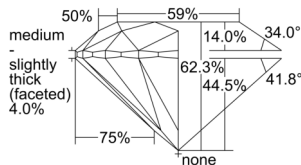

GIA®

FACSIMILE

GIA REPORT 7503311334

Verify this report at GIA.edu

GIA NATURAL DIAMOND DOSSIER®

August 29, 2024
GIA Report Number 7503311334
Shape and Cutting Style ..... Round Brilliant
Measurements ..... 4.28 - 4.30 x 2.67 mm

GRADING RESULTS

Carat Weight ..... 0.30 carat
Color Grade ..... D
Clarity Grade VS2
Cut Grade ..... Excellent

ADDITIONAL GRADING INFORMATION

Polish ..... Excellent
Symmetry ..... Excellent
Fluorescence ..... None
Clarity Characteristics ..... Crystal, Cloud
Inscription(s): GIA 7503311334

PROPORTIONS

Profile to actual proportions

GRADING SCALES

GIA COLOR SCALE	GIA CLARITY SCALE	GIA CUT SCALE
D	FLAWLESS	EXCELLENT
E	FLAWLESS	
F	INTERNALLY FLAWLESS	VERY GOOD
G	FLAWLESS	
H	VVS₁	GOOD
I	VVS₂	
J	VS₁	FAIR
K	VS₂	
L	SI₁	POOR
M	SI₂	
N	I₁	
O	I₂	
P	I₃	
Q		
R		
S		
T		
U		
V		
W		
X		
Y		
Z