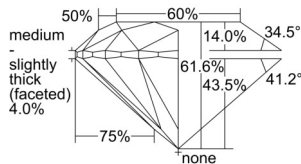

GIA®

FACSIMILE

GIA REPORT 7503315146

Verify this report at GIA.edu

GIA NATURAL DIAMOND DOSSIER®

September 02, 2024
GIA Report Number 7503315146
Shape and Cutting Style ..... Round Brilliant
Measurements ..... 5.31 - 5.35 x 3.28 mm

GRADING RESULTS

Carat Weight ..... 0.57 carat
Color Grade ..... F
Clarity Grade VS1
Cut Grade ..... Excellent

ADDITIONAL GRADING INFORMATION

Polish ..... Excellent
Symmetry ..... Excellent
Fluorescence ..... Faint
Clarity Characteristics..... Crystal, Cloud, Needle, Pinpoint
Inscription(s): GIA 7503315146

PROPORTIONS

Profile to actual proportions

GRADING SCALES

GIA COLOR SCALE	GIA CLARITY SCALE	GIA CUT SCALE	
D	FLAWLESS	EXCELLENT	
E	INTERNALLY FLAWLESS		
F		VVS₁	VERY GOOD
G	VVS₂		
H	VS₁	GOOD	
I	VS₂		
J	SI₁	FAIR	
K	SI₂		
L	I₁	POOR	
M	I₂		
N	I₃		
O			
P			
Q			
R			
S			
T			
U			
V			
W			
X			
Y			
Z