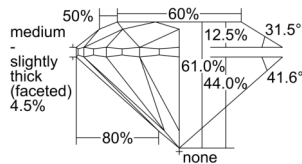

GIA®

FACSIMILE

GIA REPORT 7503317936

Verify this report at GIA.edu

GIA NATURAL DIAMOND DOSSIER®

August 30, 2024
GIA Report Number 7503317936
Shape and Cutting Style ..... Round Brilliant
Measurements ..... 6.17 - 6.22 x 3.78 mm

GRADING RESULTS

Carat Weight ..... 0.90 carat
Color Grade ..... J
Clarity Grade S11
Cut Grade ..... Excellent

ADDITIONAL GRADING INFORMATION

Polish ..... Excellent
Symmetry ..... Excellent
Fluorescence ..... None
Clarity Characteristics ..... Feather
Inscription(s): GIA 7503317936

PROPORTIONS

Profile to actual proportions

GRADING SCALES

GIA COLOR SCALE	GIA CLARITY SCALE	GIA CUT SCALE	
D	FLAWLESS	EXCELLENT	
E	INTERNALLY FLAWLESS		
F		VVS₁	VERY GOOD
G	VVS₂		
H	VS₁	GOOD	
I	VS₂		
J	S1₁	FAIR	
K	S1₂		
L	I₁	POOR	
M	I₂		
N	I₃		
O			
P			
Q			
R			
S			
T			
U			
V			
W			
X			
Y			
Z