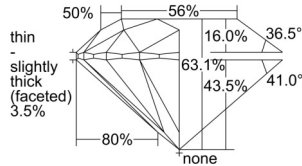

GIA®

FACSIMILE

GIA REPORT

7503323298

Verify this report at [GIA.edu](https://reportcheck.gia.edu)

GIA NATURAL DIAMOND DOSSIER®

September 02, 2024
GIA Report Number 7503323298
Shape and Cutting Style ..... Round Brilliant
Measurements ..... 5.12 - 5.15 x 3.24 mm

GRADING RESULTS

Carat Weight ..... 0.52 carat
Color Grade ..... D
Clarity Grade VS1
Cut Grade ..... Excellent

ADDITIONAL GRADING INFORMATION

Polish ..... Excellent
Symmetry ..... Excellent
Fluorescence ..... None
Clarity Characteristics ..... Crystal, Cloud
Inscription(s): GIA 7503323298

PROPORTIONS

Profile to actual proportions