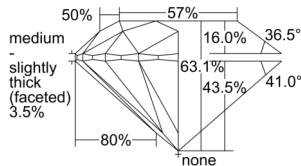

GIA®

FACSIMILE

GIA REPORT 7503324159

Verify this report at GIA.edu

GIA NATURAL DIAMOND DOSSIER®

August 30, 2024
GIA Report Number 7503324159
Shape and Cutting Style ..... Round Brilliant
Measurements ..... 6.09 - 6.15 x 3.86 mm

GRADING RESULTS

Carat Weight ..... 0.90 carat
Color Grade ..... J
Clarity Grade VS1
Cut Grade ..... Excellent

ADDITIONAL GRADING INFORMATION

Polish ..... Excellent
Symmetry ..... Excellent
Fluorescence ..... Strong Blue
Clarity Characteristics..... Cloud, Needle, Pinpoint
Inscription(s): GIA 7503324159

PROPORTIONS

Profile to actual proportions

GRADING SCALES

GIA COLOR SCALE

COLORESS	D
	E
	F
	G
	H
	I
	J
NEAR COLORESS	K
	L
Faint	M
	N
	O
	P
Very Light	Q
	R
	S
	T
	U
	V
Light	W
	X
	Y
	Z

GIA CLARITY SCALE

VERY VERY SLIGHTLY INCLUDED	FLAWLESS
	INTERNALLY FLAWLESS
VERY SLIGHTLY INCLUDED	VVS₁
	VVS₂
SLIGHTLY INCLUDED	VS₁
	VS₂
INCLUDED	SI₁
	SI₂
	I₁
	I₂
	I₃

GIA CUT SCALE

EXCELLENT
VERY GOOD
GOOD
FAIR
POOR