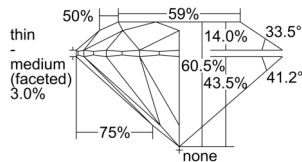

GIA®

FACSIMILE

GIA REPORT 7503329736

Verify this report at GIA.edu

GIA NATURAL DIAMOND DOSSIER®

September 02, 2024
GIA Report Number 7503329736
Shape and Cutting Style ..... Round Brilliant
Measurements ..... 3.78 - 3.81 x 2.29 mm

GRADING RESULTS

Carat Weight ..... 0.20 carat
Color Grade ..... E
Clarity Grade VVS2
Cut Grade ..... Excellent

ADDITIONAL GRADING INFORMATION

Polish ..... Excellent
Symmetry ..... Excellent
Fluorescence ..... None
Clarity Characteristics..... Needle, Feather, Pinpoint
Inscription(s): GIA 7503329736

PROPORTIONS

Profile to actual proportions

GRADING SCALES

GIA COLOR SCALE	GIA CLARITY SCALE	GIA CUT SCALE	
D	FLAWLESS	EXCELLENT	
E	INTERNALLY FLAWLESS		
F		VVS₁	VERY GOOD
G	VVS₂		
H	VS₁	GOOD	
I	VS₂		
J	SI₁	FAIR	
K	SI₂		
L	I₁	POOR	
M			
N			
O	I₂		
P			
Q			
R	I₃		
S			
T			
U			
V			
W			
X			
Y			
Z