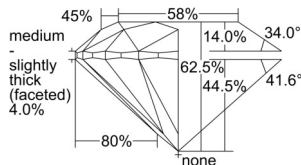

GIA®

FACSIMILE

GIA REPORT 7503333446

Verify this report at GIA.edu

GIA NATURAL DIAMOND DOSSIER®

September 03, 2024
GIA Report Number 7503333446
Shape and Cutting Style ..... Round Brilliant
Measurements ..... 4.55 - 4.58 x 2.85 mm

GRADING RESULTS

Carat Weight ..... 0.36 carat
Color Grade ..... E
Clarity Grade VS1
Cut Grade ..... Excellent

ADDITIONAL GRADING INFORMATION

Polish ..... Excellent
Symmetry ..... Excellent
Fluorescence ..... None
Clarity Characteristics ..... Crystal, Needle, Pinpoint
Inscription(s): GIA 7503333446

PROPORTIONS

Profile to actual proportions

GRADING SCALES

GIA COLOR SCALE	GIA CLARITY SCALE	GIA CUT SCALE	
D	FLAWLESS	EXCELLENT	
E	INTERNALLY FLAWLESS		
F		VVS₁	VERY GOOD
G	VVS₂		
H	VS₁	GOOD	
I	VS₂		
J	SI₁	FAIR	
K	SI₂		
L	I₁	POOR	
M			
N			
O	I₂		
P			
Q			
R	I₃		
S			
T			
U			
V			
W			
X			
Y			
Z