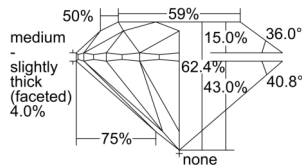

GIA®

FACSIMILE

GIA REPORT

7503333746

Verify this report at GIA.edu

GIA NATURAL DIAMOND DOSSIER®

September 02, 2024
GIA Report Number 7503333746
Shape and Cutting Style ..... Round Brilliant
Measurements ..... 5.61 - 5.66 x 3.52 mm

GRADING RESULTS

Carat Weight ..... 0.70 carat
Color Grade L
Clarity Grade VS1
Cut Grade ..... Excellent

ADDITIONAL GRADING INFORMATION

Polish ..... Excellent
Symmetry ..... Excellent
Fluorescence ..... None
Clarity Characteristics ..... Feather, Indented Natural
Inscription(s): GIA 7503333746

PROPORTIONS

Profile to actual proportions

GRADING SCALES

GIA COLOR SCALE	GIA CLARITY SCALE	GIA CUT SCALE
D	FLAWLESS	EXCELLENT
E	FLAWLESS	
F	INTERNALLY FLAWLESS	VERY GOOD
G	FLAWLESS	
H	VVS₁	GOOD
I	VVS₂	
J	VS₁	FAIR
K	VS₂	
L	SI₁	POOR
M	SI₂	
N	I₁	
O	I₂	
P	I₃	
Q		
R		
S		
T		
U		
V		
W		
X		
Y		
Z