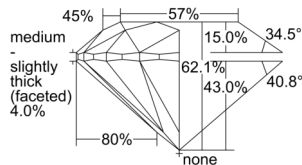

GIA®

FACSIMILE

GIA REPORT

7503341624

Verify this report at GIA.edu

GIA NATURAL DIAMOND DOSSIER®

September 04, 2024
GIA Report Number **7503341624**
Shape and Cutting Style ..... **Round Brilliant**
Measurements ..... **5.05 - 5.08 x 3.14 mm**

GRADING RESULTS

Carat Weight ..... **0.50 carat**
Color Grade ..... **H**
Clarity Grade **S12**
Cut Grade ..... **Excellent**

ADDITIONAL GRADING INFORMATION

Polish ..... **Excellent**
Symmetry ..... **Excellent**
Fluorescence ..... **None**
Clarity Characteristics ..... **Cloud, Crystal, Feather**
Inscription(s): **GIA 7503341624**

PROPORTIONS

Profile to actual proportions

GRADING SCALES

GIA COLOR SCALE	GIA CLARITY SCALE	GIA CUT SCALE	
D	FLAWLESS	EXCELLENT	
E	INTERNALLY FLAWLESS		
F		VVS₁	VERY GOOD
G	VVS₂		
H	VS₁	GOOD	
I	VS₂		
J	SI₁	FAIR	
K			
L	SI₂	POOR	
M			
N	I₁		
O	I₂		
P			
Q	I₃		
R			
S			
T			
U			
V			
W			
X			
Y			
Z