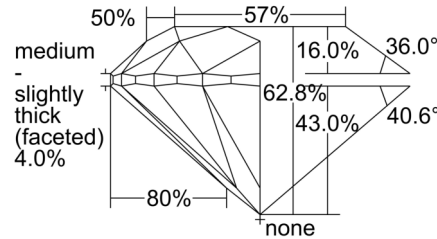

#### GRADING RESULTS

Carat Weight ..... 1.85 carat

Color Grade ..... G

Clarity Grade ..... SI1

Cut Grade ..... Excellent

#### PROPORTIONS

Profile to actual proportions