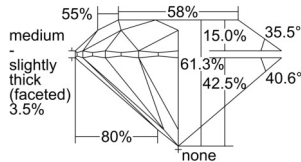

GIA®

FACSIMILE

GIA REPORT

7503349581

Verify this report at GIA.edu

GIA NATURAL DIAMOND DOSSIER®

September 04, 2024
GIA Report Number 7503349581
Shape and Cutting Style ..... Round Brilliant
Measurements ..... 5.06 - 5.10 x 3.12 mm

GRADING RESULTS

Carat Weight ..... 0.50 carat
Color Grade ..... G
Clarity Grade S11
Cut Grade ..... Excellent

ADDITIONAL GRADING INFORMATION

Polish ..... Excellent
Symmetry ..... Excellent
Fluorescence ..... None
Clarity Characteristics ..... Cloud, Feather
Inscription(s): GIA 7503349581

PROPORTIONS

Profile to actual proportions

GRADING SCALES

GIA COLOR SCALE	GIA CLARITY SCALE	GIA CUT SCALE	
D	FLAWLESS	EXCELLENT	
E	INTERNALLY FLAWLESS		
F		VVS₁	VERY GOOD
G	VVS₂		
H	VS₁	GOOD	
I	VS₂		
J	SI₁	FAIR	
K	SI₂		
L	I₁	POOR	
M	I₂		
N	I₃		
O			
P			
Q			
R			
S			
T			
U			
V			
W			
X			
Y			
Z