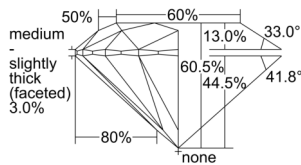

GIA®

FACSIMILE

GIA REPORT 7503358371

Verify this report at GIA.edu

GIA NATURAL DIAMOND DOSSIER®

September 06, 2024
GIA Report Number 7503358371
Shape and Cutting Style ..... Round Brilliant
Measurements ..... 5.73 - 5.77 x 3.48 mm

GRADING RESULTS

Carat Weight ..... 0.70 carat
Color Grade ..... E
Clarity Grade VS2
Cut Grade ..... Excellent

ADDITIONAL GRADING INFORMATION

Polish ..... Excellent
Symmetry ..... Excellent
Fluorescence ..... Faint
Clarity Characteristics ..... Feather, Crystal
Inscription(s): GIA 7503358371

PROPORTIONS

Profile to actual proportions

GRADING SCALES

GIA COLOR SCALE	GIA CLARITY SCALE	GIA CUT SCALE	
D	FLAWLESS	EXCELLENT	
E	INTERNALLY FLAWLESS		
F		VVS₁	VERY GOOD
G	VVS₂		
H	VS₁	GOOD	
I	VS₂		
J	SI₁	FAIR	
K	SI₂		
L	I₁	POOR	
M	I₂		
N	I₃		
O			
P			
Q			
R			
S			
T			
U			
V			
W			
X			
Y			
Z