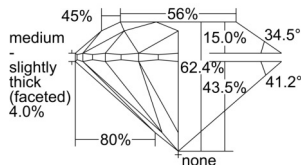

GIA®

FACSIMILE

GIA REPORT 7503365438

Verify this report at GIA.edu

GIA NATURAL DIAMOND DOSSIER®

September 06, 2024
GIA Report Number 7503365438
Shape and Cutting Style ..... Round Brilliant
Measurements ..... 3.60 - 3.62 x 2.25 mm

GRADING RESULTS

Carat Weight ..... 0.18 carat
Color Grade ..... F
Clarity Grade VS1
Cut Grade ..... Excellent

ADDITIONAL GRADING INFORMATION

Polish ..... Excellent
Symmetry ..... Excellent
Fluorescence ..... None
Clarity Characteristics ..... Feather, Pinpoint
Inscription(s): GIA 7503365438

PROPORTIONS

Profile to actual proportions

GRADING SCALES

GIA COLOR SCALE	GIA CLARITY SCALE	GIA CUT SCALE	
D	FLAWLESS	EXCELLENT	
E	INTERNALLY FLAWLESS		
F		VVS₁	VERY GOOD
G	VVS₂		
H	VS₁	GOOD	
I	VS₂		
J	SI₁	FAIR	
K	SI₂		
L	I₁	POOR	
M			
N	I₂		
O			
P	I₃		
Q			
R			
S			
T			
U			
V			
W			
X			
Y			
Z