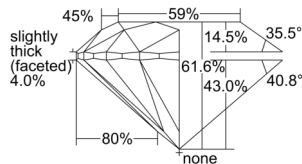

GIA®

FACSIMILE

GIA REPORT 7503373516

Verify this report at [GIA.edu](https://reportcheck.gia.edu)

GIA NATURAL DIAMOND DOSSIER®

September 06, 2024
GIA Report Number 7503373516
Shape and Cutting Style ..... Round Brilliant
Measurements ..... 5.13 - 5.16 x 3.17 mm

GRADING RESULTS

Carat Weight ..... 0.52 carat
Color Grade ..... H
Clarity Grade VS2
Cut Grade ..... Excellent

ADDITIONAL GRADING INFORMATION

Polish ..... Excellent
Symmetry ..... Excellent
Fluorescence ..... None
Clarity Characteristics ..... Crystal
Inscription(s): GIA 7503373516

PROPORTIONS

Profile to actual proportions

GRADING SCALES

GIA COLOR SCALE	GIA CLARITY SCALE	GIA CUT SCALE	
D	FLAWLESS	EXCELLENT	
E	INTERNALLY FLAWLESS		
F		VVS₁	VERY GOOD
G	VVS₂		
H	VS₁	GOOD	
I	VS₂		
J	SI₁	FAIR	
K	SI₂		
L	I₁	POOR	
M	I₂		
N	I₃		
O			
P			
Q			
R			
S			
T			
U			
V			
W			
X			
Y			
Z