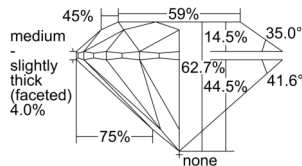

GIA®

FACSIMILE

GIA NATURAL DIAMOND DOSSIER®

September 09, 2024
GIA Report Number 7503374968
Shape and Cutting Style ..... Round Brilliant
Measurements ..... 5.34 - 5.37 x 3.36 mm

GRADING RESULTS

Carat Weight ..... 0.60 carat
Color Grade ..... E
Clarity Grade S11
Cut Grade ..... Excellent

ADDITIONAL GRADING INFORMATION

Polish ..... Excellent
Symmetry ..... Excellent
Fluorescence ..... Faint
Clarity Characteristics ..... Crystal, Cloud
Inscription(s): GIA 7503374968

GIA REPORT 7503374968

Verify this report at GIA.edu

PROPORTIONS

Profile to actual proportions

GRADING SCALES

GIA COLOR SCALE	GIA CLARITY SCALE	GIA CUT SCALE	
D	FLAWLESS	EXCELLENT	
E	INTERNALLY FLAWLESS		
F		VVS₁	VERY GOOD
G	VVS₂		
H	VS₁	GOOD	
I	VS₂		
J	S1₁	FAIR	
K	S1₂		
L	I₁	POOR	
M	I₂		
N	I₃		
O			
P			
Q			
R			
S			
T			
U			
V			
W			
X			
Y			
Z