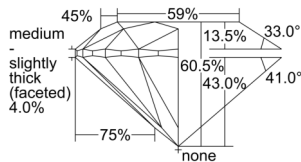

GIA®

FACSIMILE

GIA REPORT 7503383794

Verify this report at GIA.edu

GIA NATURAL DIAMOND DOSSIER®

September 10, 2024
GIA Report Number 7503383794
Shape and Cutting Style ..... Round Brilliant
Measurements ..... 4.53 - 4.57 x 2.75 mm

GRADING RESULTS

Carat Weight ..... 0.35 carat
Color Grade ..... F
Clarity Grade S11
Cut Grade ..... Excellent

ADDITIONAL GRADING INFORMATION

Polish ..... Excellent
Symmetry ..... Excellent
Fluorescence ..... None
Clarity Characteristics ..... Cloud, Crystal
Inscription(s): GIA 7503383794

PROPORTIONS

Profile to actual proportions

GRADING SCALES

GIA COLOR SCALE	GIA CLARITY SCALE	GIA CUT SCALE	
D	FLAWLESS	EXCELLENT	
E	INTERNALLY FLAWLESS		
F		VVS₁	VERY GOOD
G	VVS₂		
H	VS₁	GOOD	
I	VS₂		
J	S1₁	FAIR	
K	S1₂		
L	I₁	POOR	
M	I₂		
N	I₃		
O			
P			
Q			
R			
S			
T			
U			
V			
W			
X			
Y			
Z