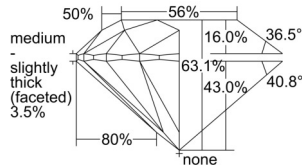

GIA®

FACSIMILE

GIA REPORT

7503384839

Verify this report at GIA.edu

GIA NATURAL DIAMOND DOSSIER®

September 10, 2024
GIA Report Number 7503384839
Shape and Cutting Style ..... Round Brilliant
Measurements ..... 5.34 - 5.37 x 3.38 mm

GRADING RESULTS

Carat Weight ..... 0.60 carat
Color Grade ..... H
Clarity Grade VS2
Cut Grade ..... Excellent

ADDITIONAL GRADING INFORMATION

Polish ..... Excellent
Symmetry ..... Excellent
Fluorescence ..... None
Clarity Characteristics ..... Cloud, Crystal
Inscription(s): GIA 7503384839

PROPORTIONS

Profile to actual proportions