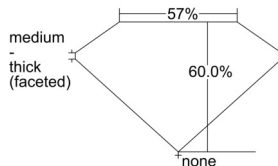

GIA®

FACSIMILE

GIA REPORT 7503386438

Verify this report at GIA.edu

GIA NATURAL DIAMOND DOSSIER®

September 10, 2024
GIA Report Number 7503386438
Shape and Cutting Style ..... Heart Brilliant
Measurements ..... 4.82 x 5.57 x 3.34 mm

GRADING RESULTS

Carat Weight ..... 0.50 carat
Color Grade ..... D
Clarity Grade VS2

ADDITIONAL GRADING INFORMATION

Polish ..... Excellent
Symmetry ..... Excellent
Fluorescence ..... None
Clarity Characteristics..... Feather, Crystal
Inscription(s): GIA 7503386438

PROPORTIONS

Profile not to actual proportions

GRADING SCALES

GIA COLOR SCALE		GIA CLARITY SCALE	
COLORLESS	D	VERY VERY SLIGHTLY INCLUDED	FLAWLESS
	E		INTERNALLY FLAWLESS
	F		VVS₁
	G		VVS₂
	H		VS₁
	I		VS₂
	J		SI₁
	K		SI₂
	L		I₁
	M		I₂
NEAR COLORLESS	N	SLIGHTLY INCLUDED	I₃
	O		
	P		
	Q		
FAINT	R		
	S		
	T		
	U		
VERY LIGHT	V		
	W		
	X		
	Y		
LIGHT	Z